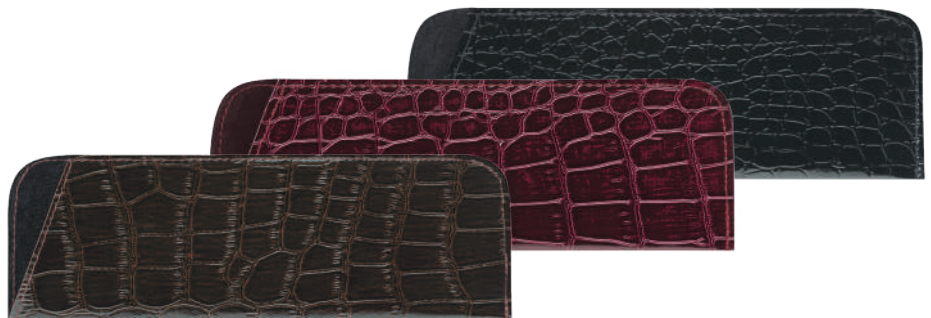

SC11 - 160x68

(3 Brown, 3 Purple, 6 Black)
(3 Marron, 3 Pourpre, 6 Noir)

SC20 - 165x80