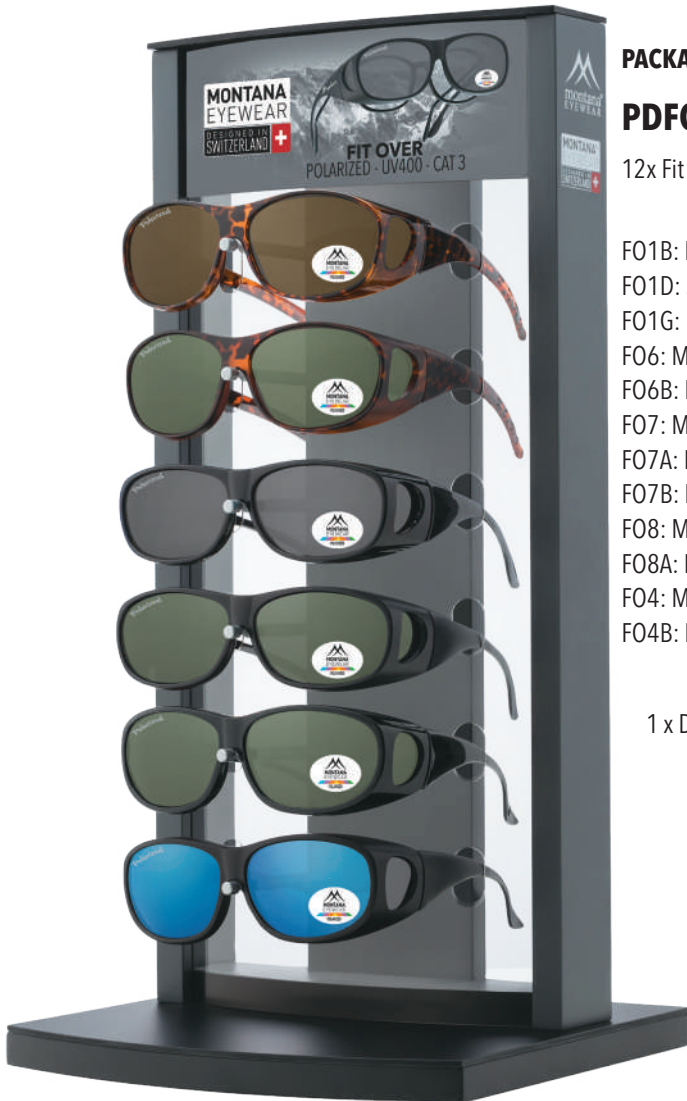

SURLUNETTES

POLARISÉ

PACKAGE DEAL

PDF012 POLARIZED

12x Fit Overs and 1 Display MD6FO

- F01B: Matt turtle / G15 lenses
- F01D: Shiny black / G15 lenses
- F01G: Matt black / smoke lenses
- F06: Matt black / smoke lenses
- F06B: Matt grey / Revo green lenses
- F07: Matt black / smoke lenses
- F07A: Matt black / G15 lenses
- F07B: Matt grey / Revo green lenses
- F08: Matt black / smoke lenses
- F08A: Matt black / G15 lenses
- F04: Matt black / smoke lenses
- F04B: Matt turtle / brown lenses

12 x FIT OVERS
1 x DISPLAY MD6FO