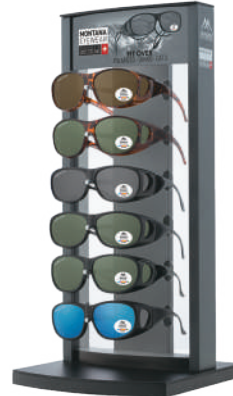

470x230x230
Display for Fit overs