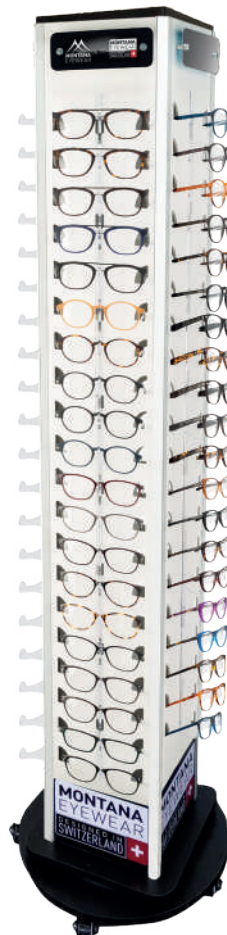

**MD80**

1920-400-400 mm

Stand-up rotating display for 80 readers, sunglasses or frames with 2 mirrors and 2 baskets for pouches, including wheels.

**MD70**

1892-400-400 mm

Stand-up display for 132 readers, sunglasses or frames including storage and wheels.

**MD72**

**MD73**

**MD74**

**MD72**

1800-400-400 mm

Stand-up display 96 hooks  
Rotating display. Up to 400 positions possible

**MD73**

1750-420-420 mm