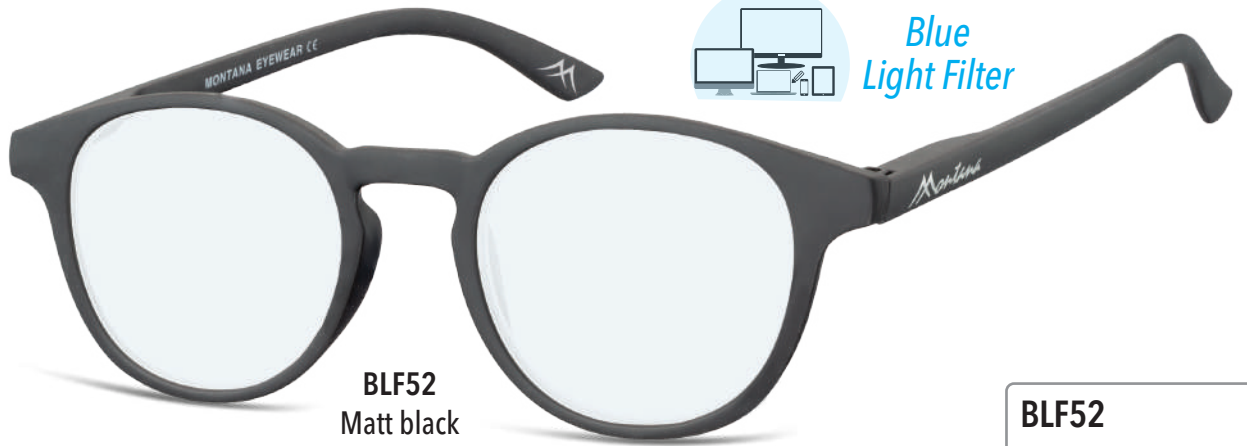

**BLF51**  
Matt black

**BLF51**

**52-16-140**

- Flex
- Aspheric and scratch free lenses
- Including hard case

Available strengths:

0.00 +1.00 +1.50 +2.00  
+2.50 +3.00 +3.50

Also available without strength (plano lens -0.00)  
To protect your eyes against BLUE LIGHT

**BLF51A**  
Matt blue

**BLF51B**  
Matt red

**BLF51F**  
Matt soft demi

**NEW**

**PDBLF51-52**

60 Reading glasses Blue Light Filter (30 BLF51 + 30 BLF52) in different colours, strengths and display MD56BLF

**PD24-BLF51**

Including 24 readers model BLF51 in different colours, strengths and display

**BLF52**  
Matt black

**BLF52**

**47-21-140**

- Flex
- Aspheric and scratch free lenses
- Including hard case

Available strengths:  
 0.00 + 1.00 + 1.50 + 2.00  
 + 2.50 + 3.00 + 3.50

Also available without strength (plano lens -0.00)  
To protect your eyes against BLUE LIGHT

**BLF52A**  
Matt blue

**BLF52B**  
Matt red

**BLF52F**  
Matt soft demi

**PD24-BLF52**

Including 24 readers  
model BLF52  
in different colours,  
strengths and display