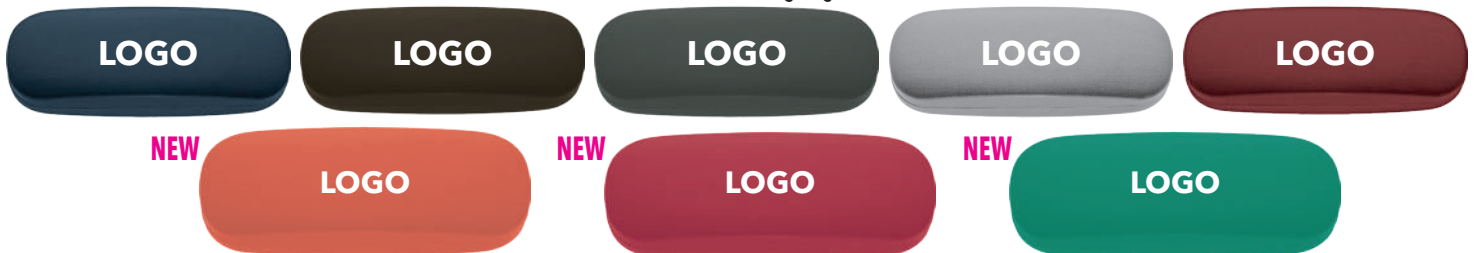

METAL CASES

HC13 - 163x62x39

- HC13 - Black
- HC13A - Blue
- HC13B - Brown
- HC13C - Dark grey
- HC13D - Silver
- HC13E - Red
- **NEW** HC13F - Orange
- **NEW** HC13G - Bright red
- **NEW** HC13H - Light green

Maximum sizes to print or debossing