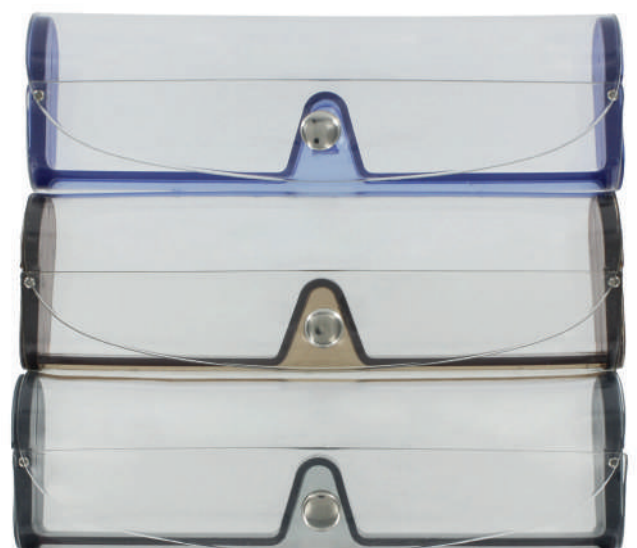

Order per dozen only,
in three assorted colours.

HC19 - 155x30x47