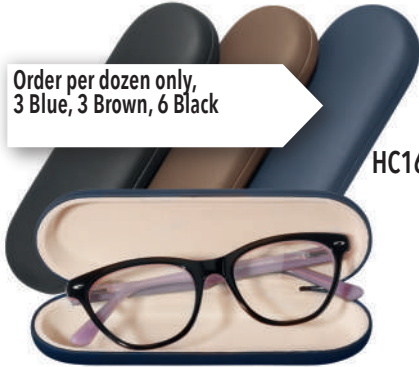

METAL CASES

HC16S - 159x54x33

Order per dozen only,
3 Blue, 3 Brown, 6 Black