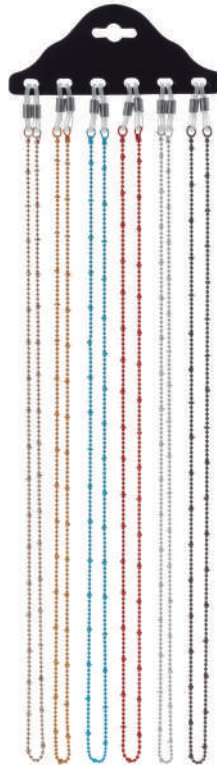

NEW
414SS /p.p.

Assorted. Order per dozen.