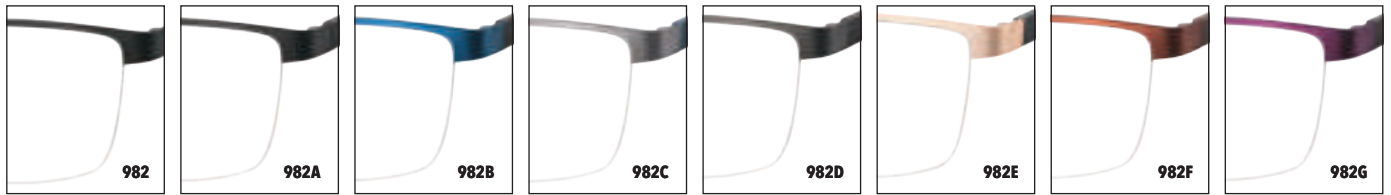

Gold
Or

Brown
Marron

MATT FINISHING

982
Black
Noir

56-18-140

Black Noir Black + blue Noir + bleu Blue Bleu Light gunmetal Acier clair Gunmetal Acier Gold Or Brown Marron Purple Violet

MATT FINISHING

983
Black
Noir